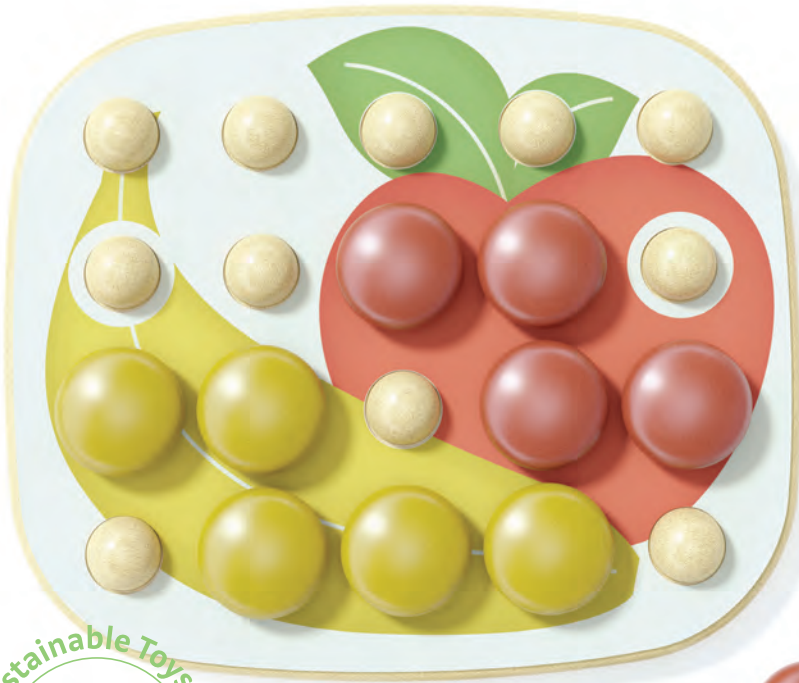

GIOCHI PLAY BIO & ECO+ PLAY BIO & ECO+ TOYS

84405

**Fantacolor baby
Play Bio**

28 pcs.

Età / Age: 1+

8 007905 844052