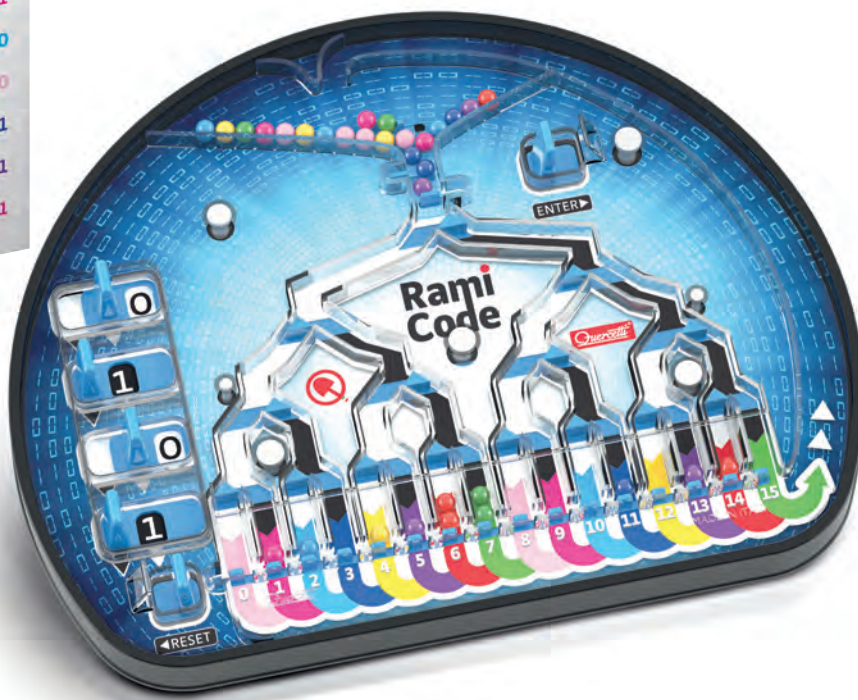

01015

Rami Code

Età / Age: 5+

8 007905 010150

01009

Rami travel

Età / Age: 5+

8 007905 010099