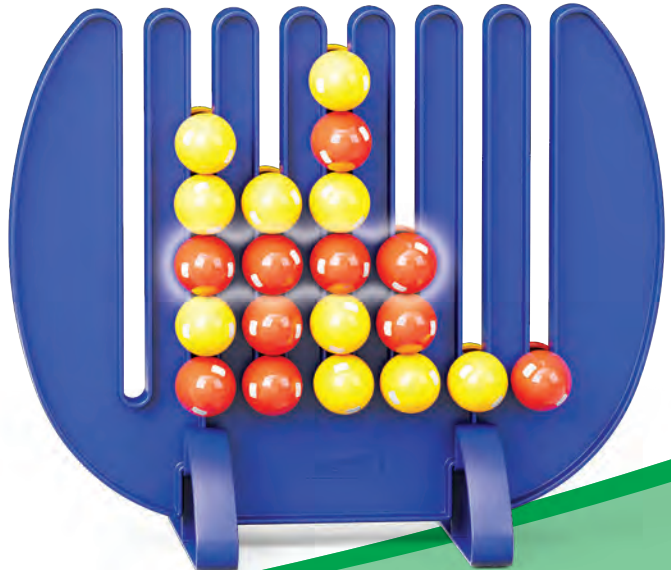

Ref.	Product Name	Dim. Unit (cm)	Pcs. Cart.	Vol. (cbm)	Gros Kg
01010	Four Pegs	26 x 26 x 6	6	0,029	3,26