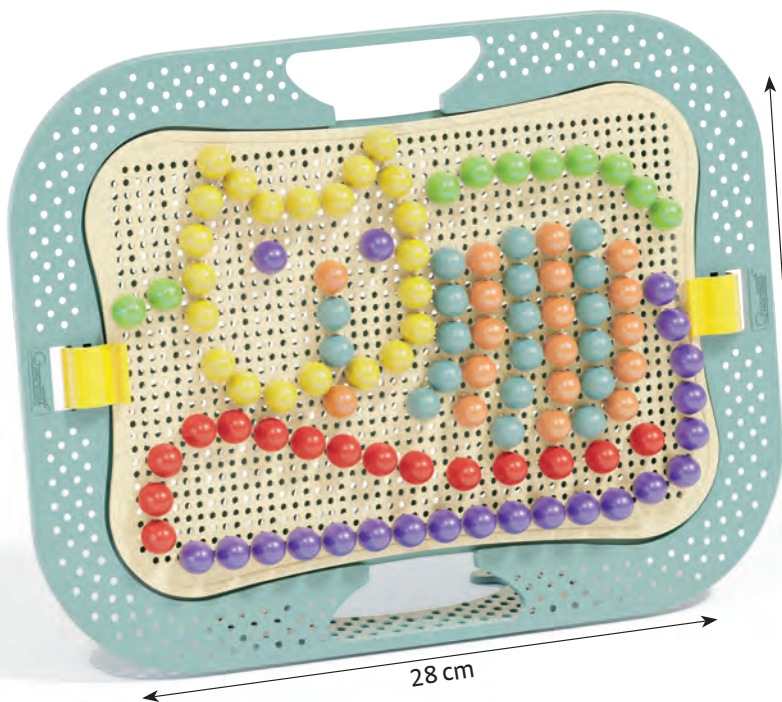

GIOCHI PLAY BIO & ECO+ PLAY BIO & ECO+ TOYS

84120
Hammer Peggy
Play Eco+
34 pcs.
Età / Age: +18 m

84190
Fantacolor junior
Play Eco+
58 pcs.
Età / Age: 2+

Ref.	Product Name	Dim. Unit (cm)	Pcs. Cart.	Vol. (cbm)	Gros Kg
84120	Hammer Peggy Play Eco+	34 x 29 x 7	6	0,049	5,47
84190	Fantacolor junior Play Eco+	36 x 28,5 x 5	6	0,038	6,61

GIOCHI PLAY BIO & ECO+ PLAY BIO & ECO+ TOYS

80903
Fantacolor design
Play Bio
160 pcs. - ø 15 mm
Età / Age: 3+

80934
Fantacolor
Play Eco+
310 pcs. - ø 5, 15 mm
Età / Age: 3+

scheda esempi di grandi dimensioni / big examples pattern card