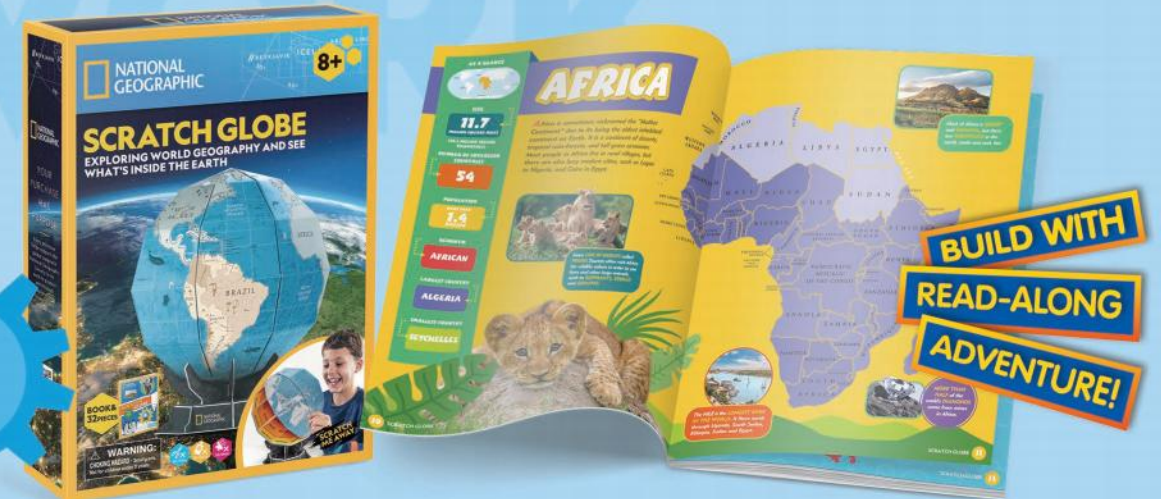

### DS1082h SCRATCH GLOBE

Model Size: 20.5 x 20.5 x 24.5 cm  
Box Size: 29.8 x 21.8 x 6 cm

AGE 8+ STEM LEARNING

BUILD  
PLAY  
LEARN

BUILD WITH  
READ-ALONG  
ADVENTURE!

BUILD  
PLAY  
LEARN

BUILD WITH  
READ-ALONG  
ADVENTURE!