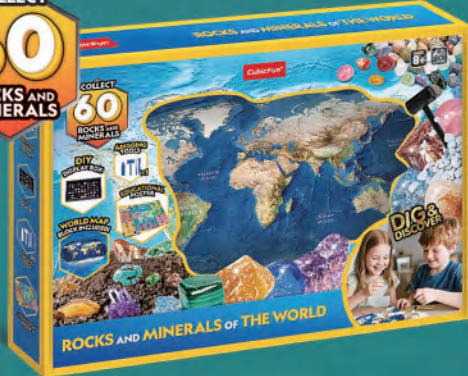

# DIG & DISCOVER

COLLECT  
**30**  
ROCKS AND  
MINERALS

**NEW**

Rocks and Minerals of The World

Model Size: 33x22.5x5 cm

Item No.: G0803h

COLLECT  
**60**  
ROCKS AND  
MINERALS

**NEW**