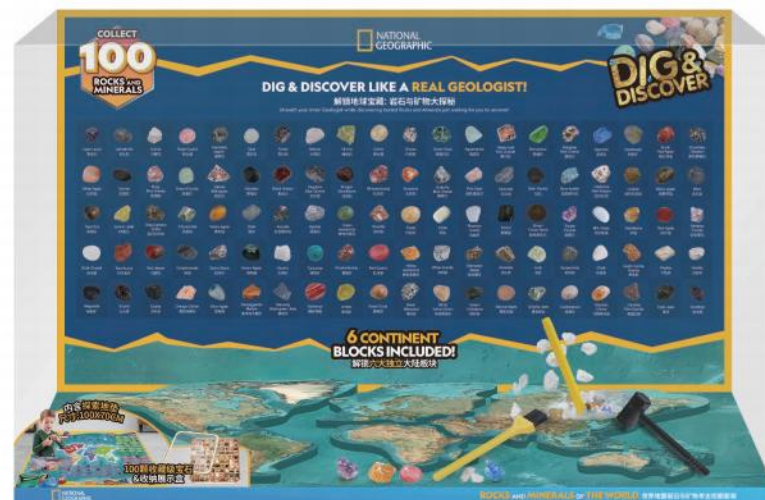

Size: L 60 x W 30 x H 40cm

Tabletop Displays

Material: Acrylic, Paper

Item No.: TK - 02
L 12 x W 20 cm (Size A5)