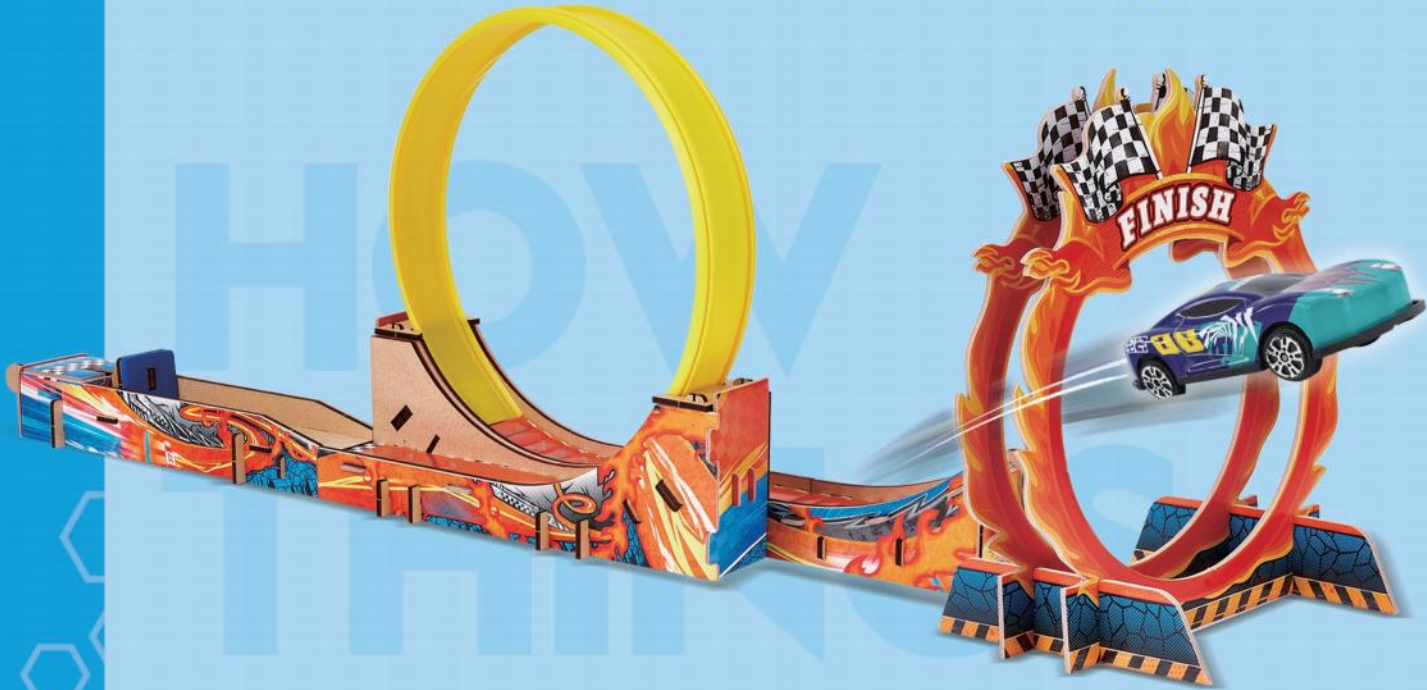

# HOW THINGS WORK

BUILD  
PLAY  
LEARN

BUILD WITH  
READ-ALONG  
ADVENTURE!

Built-in Mirror  
Illuminators  
180° rotation

up to  
**100**  
Magnification!

### DS1130h LOOPY RACER

Product Size: 60 x 9.4 x 24 cm    Fire Challenge: 18 x 13.5 x 21 cm  
Box Size: 29.8 x 21.8 x 5 cm

AGE 6+ STEM LEARNING

NEW

BUILD PLAY LEARN

BUILD WITH READ-ALONG ADVENTURE!

### DS1133h ROBOTIC HAND

Product Size: 43 x 16.3 x 18 cm  
Box Size: 31.8 x 25.5 x 6.5 cm

AGE 8+ STEM LEARNING

NEW

ULTRA BIG!  
3 TIMES the size of your own hand

POWERFUL GRIPPING with PULL & RELEASE TENDON-DRIVEN CONTROL