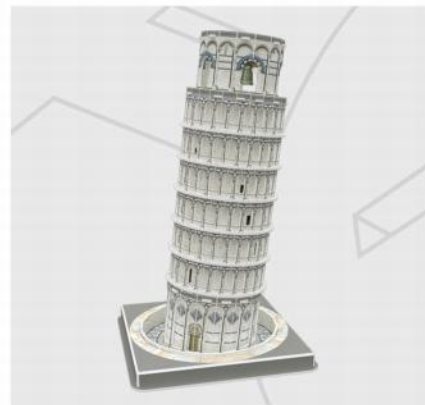

Model Size: 26.5×20×30.5 cm

Item No.: C089h

61  
PIECES

**Arc de Triomphe (France)**

Model Size: 21.5×13.5×20.1 cm

Item No.: C045h

56  
PIECES

**Leaning Tower of Pisa (Italy)**