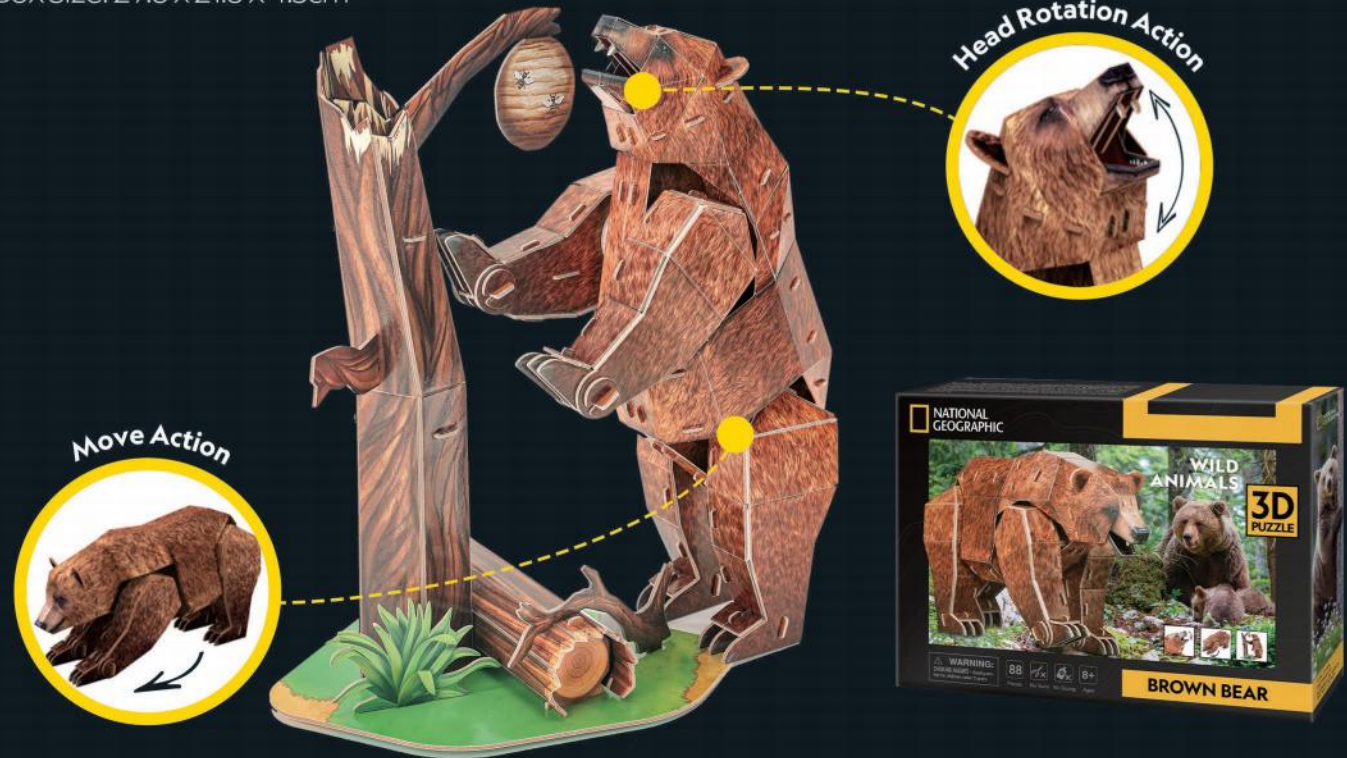

## DS1080h SEA TURTLE

AGE 8+ PIECES 31

Model Size: 22.5 x 27.2 x 16.8 cm  
Box Size: 29.8 x 21.8 x 4.5 cm

Move Action

DS1098h  
**GREAT WHITE SHARK**

Model Size: 38 x 13.2 x 14.7 cm  
Box Size: 29.8 x 21.8 x 4.5cm

AGE **8+** PIECES **72**

DS1096h  
**BROWN BEAR**

Model Size: 22 x 14.5 x 26 cm  
Box Size: 29.8 x 21.8 x 4.5cm

AGE **8+** PIECES **88**

DS1097h  
**BLUE-THROATED MACAWS**

Model Size: 16 x 9.3 x 30.3 cm  
Box Size: 29.8 x 21.8 x 4.5cm