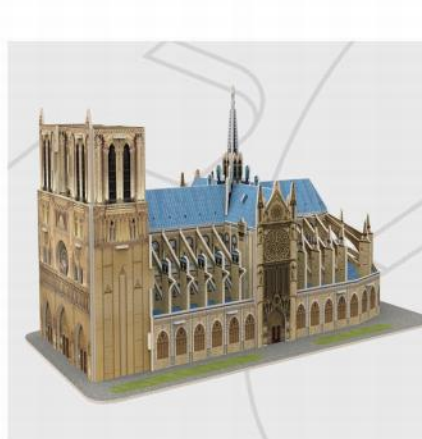

Notre Dame de Paris (France)

Model Size: 27.2×14.2×18 cm

Item No.: C242h

53
PIECES