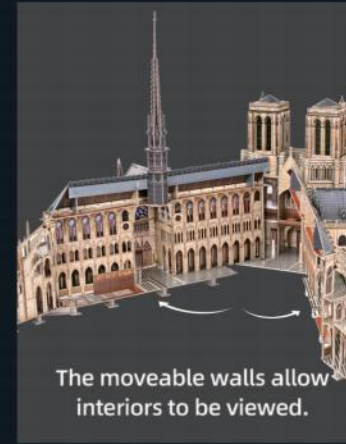

## HAGRID'S™ MOTORBIKE

Model Size: 17.3x24.8x18.6 cm

Item No.: K6183

197  
PIECES

**Eiffel Tower (France)**

Model Size: 47.5 x 47.5 x 97cm

Item No.: MC284h

**314**  
PIECES