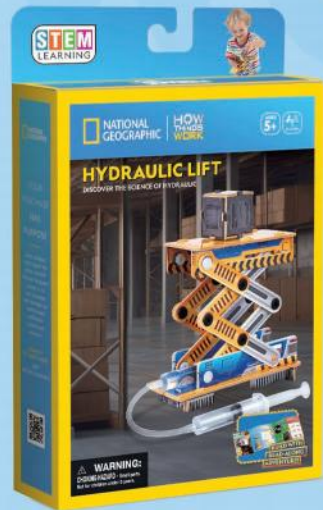

### DS1115h AIRPLANE LAUNCHER

Model Size: 13.5 x 30 x 7 cm  
Box Size: 16 x 26 x 4.5 cm

AGE 5+ STEM LEARNING

**BUILD WITH  
READ-ALONG  
ADVENTURE!**

### DS1114h HYDRAULIC LIFT

Model Size: 16 x 8 x 21 cm  
Box Size: 16 x 26 x 4.5 cm

AGE 5+ STEM LEARNING

**BUILD WITH  
READ-ALONG  
ADVENTURE!**