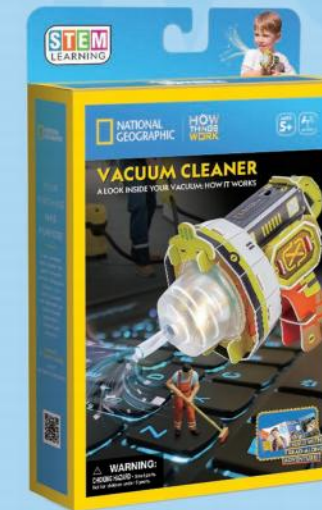

### DS1120h LAUNCHER PARACHUTE

Model Size: 21 x 13 x 18 cm  
Box Size: 16 x 26 x 4.5 cm

AGE 5+ STEM LEARNING

### DS1118h VACUUM CLEANER

Model Size: 20.5 x 11.5 x 16 cm  
Box Size: 16 x 26 x 6 cm

AGE 5+ STEM LEARNING