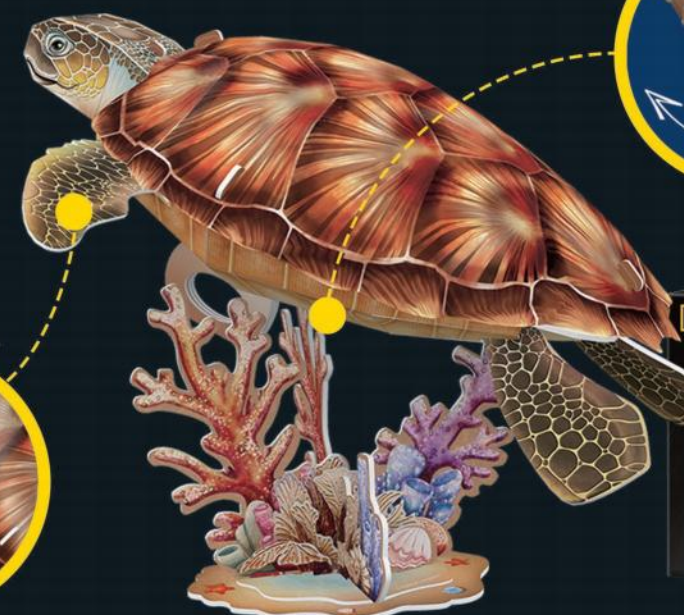

# WILD AND ENDANGERED ANIMALS

BUILD LEARN EXPLORE

## DS1079h SNOWY OWL

AGE 8+ PIECES 62

Model Size: 24.6 x 17 x 17.3 cm  
Box Size: 29.8 x 21.8 x 4.5 cm

270° Head Rotation Action

Wings Open Action

## DS1080h SEA TURTLE

AGE 8+ PIECES 31

Model Size: 22.5 x 27.2 x 16.8 cm  
Box Size: 29.8 x 21.8 x 4.5 cm

Move Action

DS1098h  
**GREAT WHITE SHARK**

Model Size: 38 x 13.2 x 14.7 cm  
Box Size: 29.8 x 21.8 x 4.5cm

AGE **8+** PIECES **72**

DS1096h  
**BROWN BEAR**

Model Size: 22 x 14.5 x 26 cm  
Box Size: 29.8 x 21.8 x 4.5cm

AGE **8+** PIECES **88**

DS1097h  
**BLUE-THROATED MACAWS**

Model Size: 16 x 9.3 x 30.3 cm  
Box Size: 29.8 x 21.8 x 4.5cm