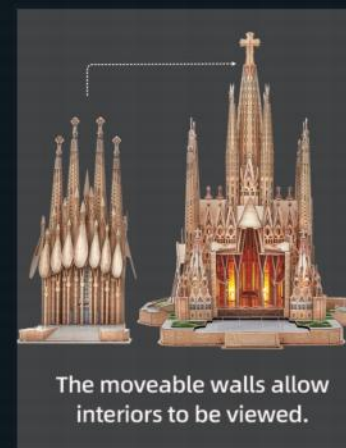

Model Size: 47.2x28.4x29.8cm

Item No.: MC270h

**643**  
PIECES

**Rome The Colosseum (Italy)**

Model Size: 37.4x34x11.7cm

Item No.: MC279h

**163**  
PIECES

The moveable walls allow interiors to be viewed.