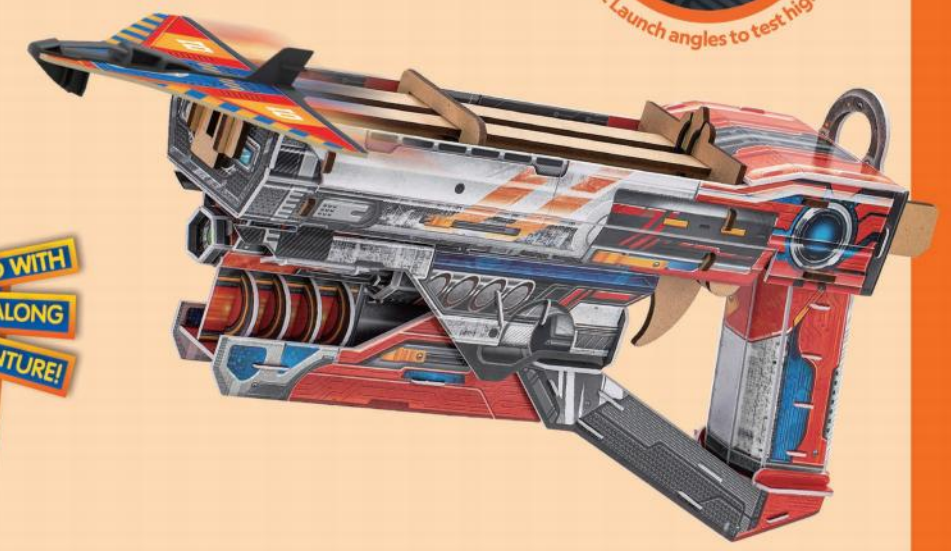

## DS1091h AIRPLANE LAUNCHER

Model Size: 32 x 7.5 x 18 cm  
Box Size: 31.8 x 25.5 x 6.5cm

AGE 8+ STEM LEARNING

BUILD  
PLAY  
LEARN

BUILD WITH  
READ-ALONG  
ADVENTURE!

Adjust Launch angles to test high and far