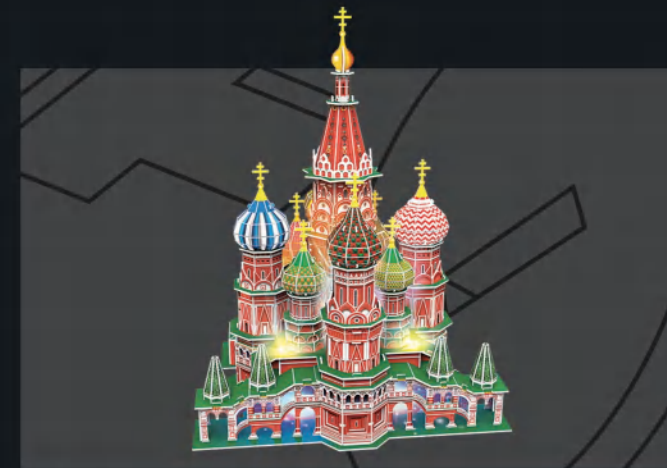

Item No.: L529h

**The Louvre (France)**

Model Size: 52x34x13 cm

LED INSIDE 137 PIECES

Item No.: L517h

**St. Basil's Cathedral (Russia)**

Model Size: 29x25x37cm

Item No.: L519h