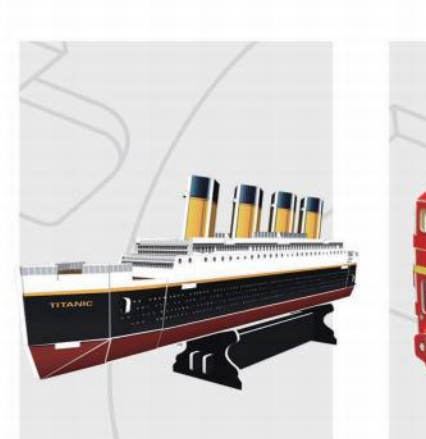

Double Decker Bus

Titanic (Mini)

Model Size: 29×4×10 cm

Item No.: S3017h

30
PIECES