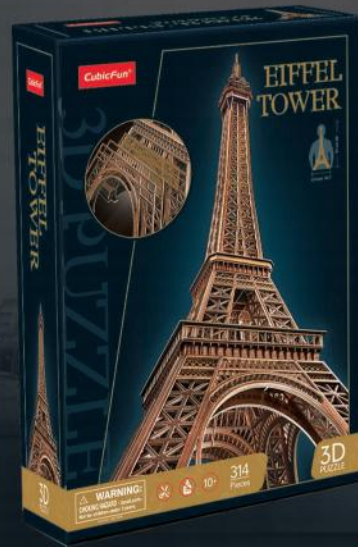

## HAGRID'S™ MOTORBIKE

Model Size: 17.3x24.8x18.6 cm

Item No.: K6183

197  
PIECES

**Eiffel Tower (France)**

Model Size: 47.5 x 47.5 x 97cm

Item No.: MC284h

**314**  
PIECES