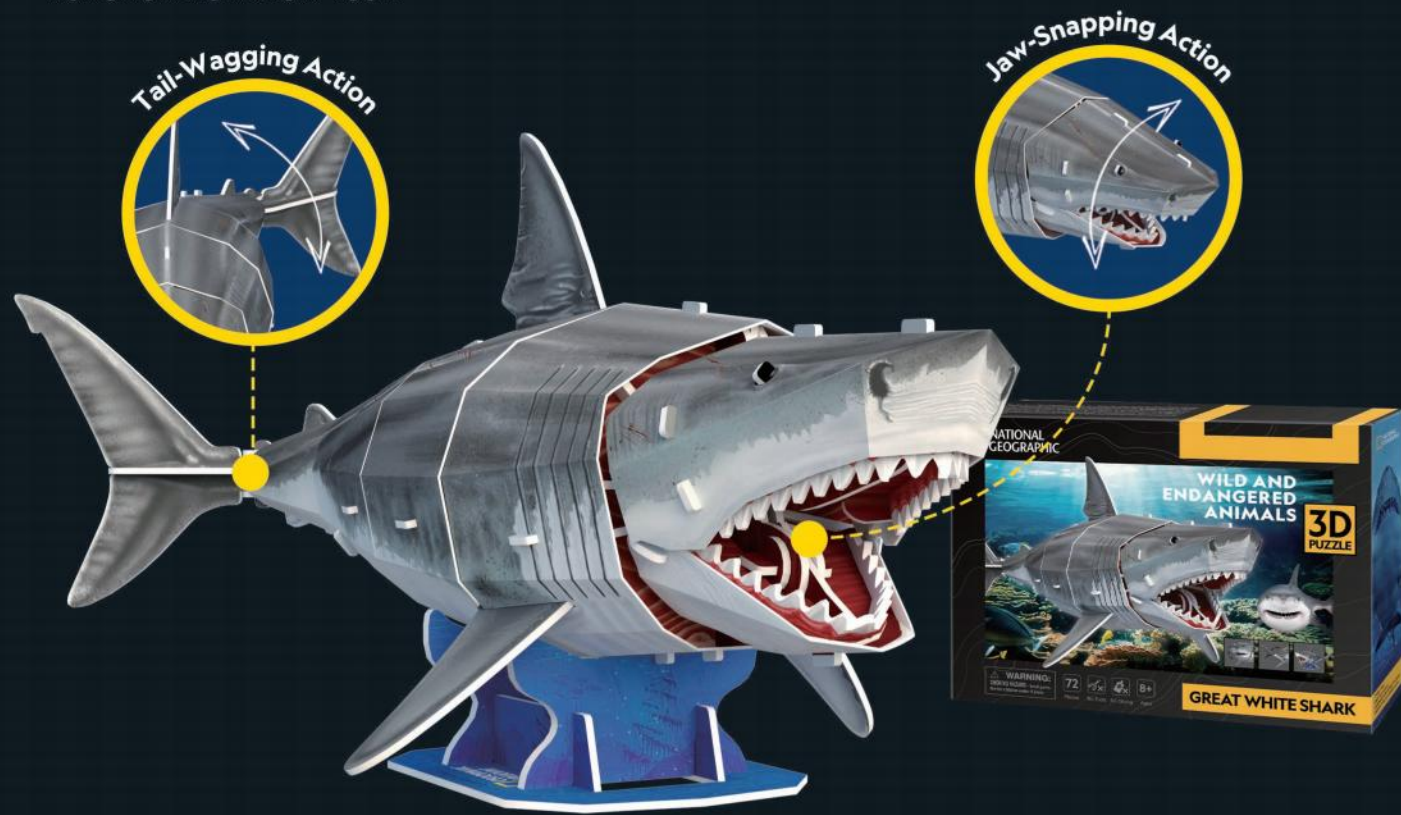

## DS1080h SEA TURTLE

AGE 8+ PIECES 31

Model Size: 22.5 x 27.2 x 16.8 cm  
Box Size: 29.8 x 21.8 x 4.5 cm

Move Action

DS1098h  
**GREAT WHITE SHARK**

Model Size: 38 x 13.2 x 14.7 cm  
Box Size: 29.8 x 21.8 x 4.5cm

AGE **8+** PIECES **72**

DS1096h  
**BROWN BEAR**

Model Size: 22 x 14.5 x 26 cm  
Box Size: 29.8 x 21.8 x 4.5cm

AGE **8+** PIECES **88**

DS1097h  
**BLUE-THROATED MACAWS**

Model Size: 16 x 9.3 x 30.3 cm  
Box Size: 29.8 x 21.8 x 4.5cm