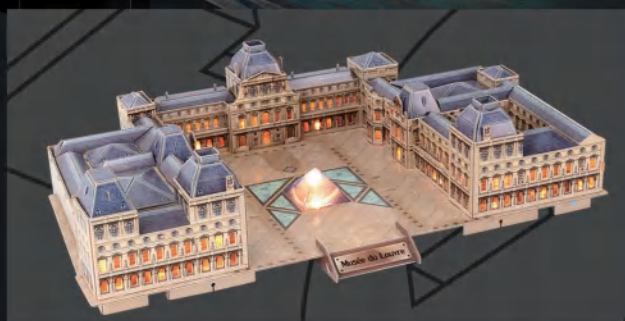

Item No.: L529h

**The Louvre (France)**

Model Size: 52x34x13 cm

LED INSIDE 137 PIECES

Item No.: L517h

**St. Basil's Cathedral (Russia)**

Model Size: 29x25x37cm

Item No.: L519h